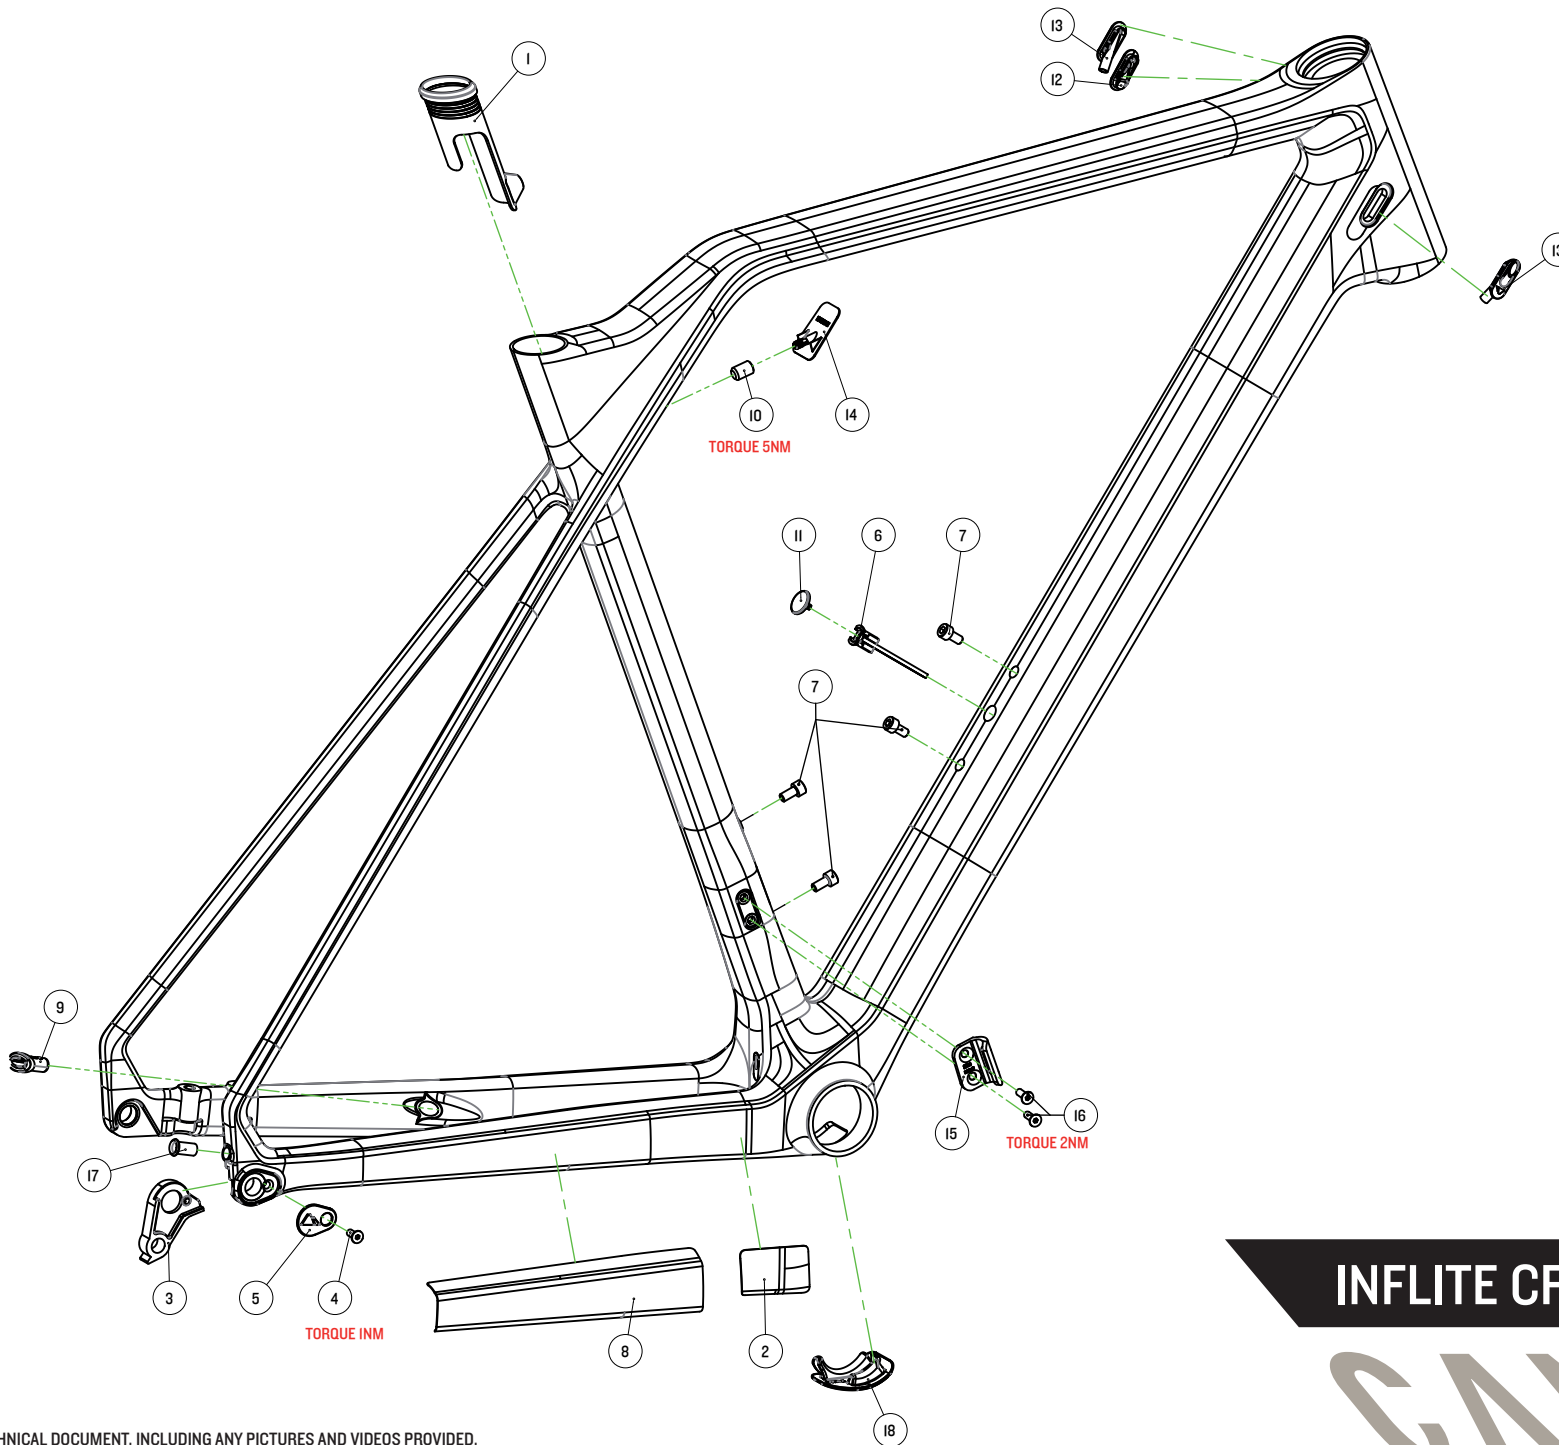

After market products			
EP/GP#	POS.NR.	QTY.	CANYON#
GP0211-01	3 (EP0716-02), 4	1x 1x	10003288
GP7017-01	6 (E389-16), 9 (E401-16), 11 (EP0681-01), 13 (E287-16), 14 (E237-01), 19 (EP0638-01), EP0811-01, JW CC307	1x 1x 2x 1x 1x 1x 1x	10007017
GP7018-01	2 (EP0648-01), 8	1x 1x	10007018
GP7020-01	16 (EP0703-01), 17	1x 2x	10007019
GP7060-01	10, 15 (EP0704-01)	1x 1x	10007925
GP7061-01	1 (EP0367-01)	1x	10007498
GP7062-01	1 (EP0367-01)	1x	10007499
GP7063-01	1 (EP0367-01)	1x	10007500

## INFLITE CF SLX DISC 1x | R059-02

CANYON

REVISION 00 | 20.07.2021

After market products			
EP/GP#	POS.NR.	QTY.	CANYON#
GP0211-01	3 (EP0716-02), 4	1x 1x	10003288
GP7017-01	6 (E389-16), 9 (E401-16), 11 (EP0681-01), 13 (E287-16), 17 (JW CC307), 18 (EP0638-01), EP0811-01, E237-15	1x 1x 2x 2x 1x 1x 1x 1x	10007017
GP7018-01	2 (EP0648-01), 8	1x 1x	10007018
	15 (E388-16), 16	1x 2x	154744
GP7060-01	10, 14 (EP0704-01)	1x 1x	10007925
GP7061-01	1 (EP0367-01)	1x	10007498
GP7062-01	1 (EP0367-01)	1x	10007499
GP7063-01	1 (EP0367-01)	1x	10007500

## INFLITE CF SLX DISC 2x | R059-02

REVISION 00 | 20.07.2021